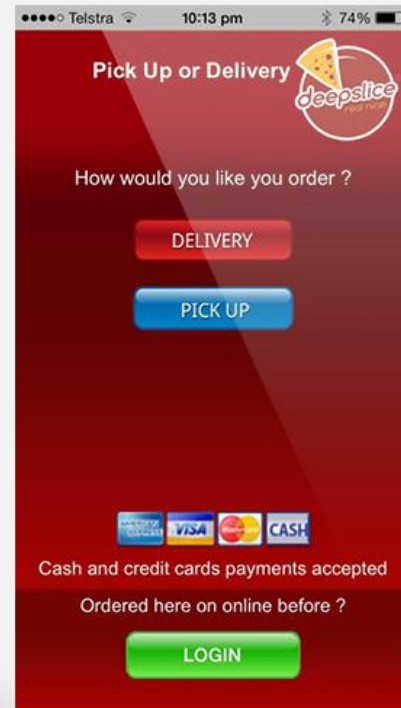

DEEPSLICE

Deepslice Pizza is a new & innovative retail pizza store operation based on new technology which makes our brand “special”.

LITTLE BEAN CAFE

Little bean café's mobile application allow you to order online using your prepaid E-Wallet or cash payment over the counter. Check out our complete menu to place online orders, get exclusive offers and discount coupons. Sign in to little bean café app and avail these offers. Invite your friends for a hangout through the app or simply scroll through the finest coffees on offer.