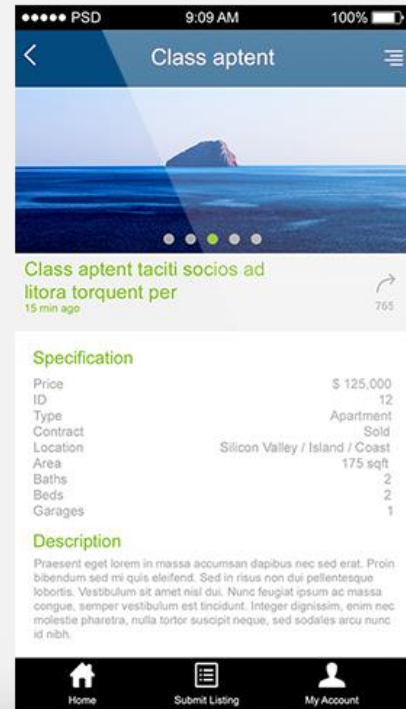

SBX

SBX is the solution to all Business Property Buying, Selling and Renting. We are Providing Pakistan's Largest Platform to List Business and Properties for Free.