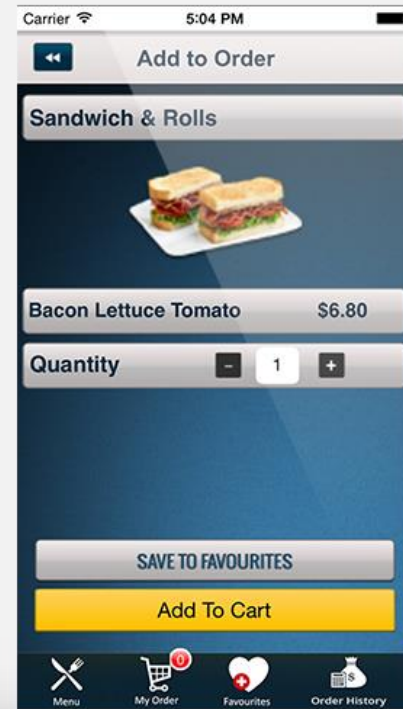

DEEPSLICE

Deepslice Pizza is a new & innovative retail pizza store operation based on new technology which makes our brand “special”.

LITTLE BEAN CAFE

Little bean café's mobile application allow you to order online using your prepaid E-Wallet or cash payment over the counter. Check out our complete menu to place online orders, get exclusive offers and discount coupons. Sign in to little bean café app and avail these offers. Invite your friends for a hangout through the app or simply scroll through the finest coffees on offer.