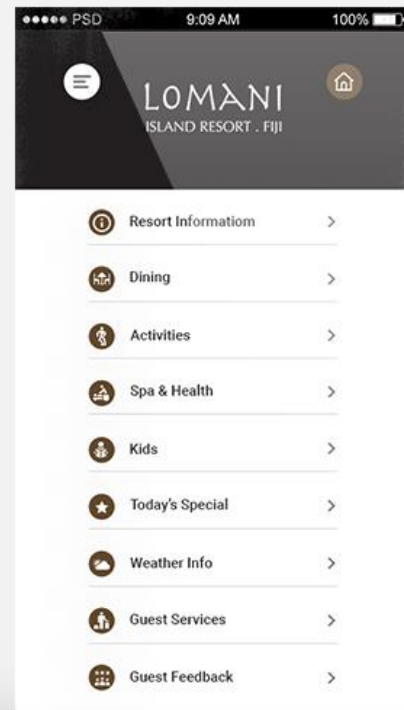

RAFFE HOTEL AND RESORTS

Raffe Hotels & Resorts, a family owned and operated business, are committed to maintaining our exceptional standards of service and value while striving for continuous improvement. We are dedicated to developing sustainable and positive relationships with our employees, business partners and community