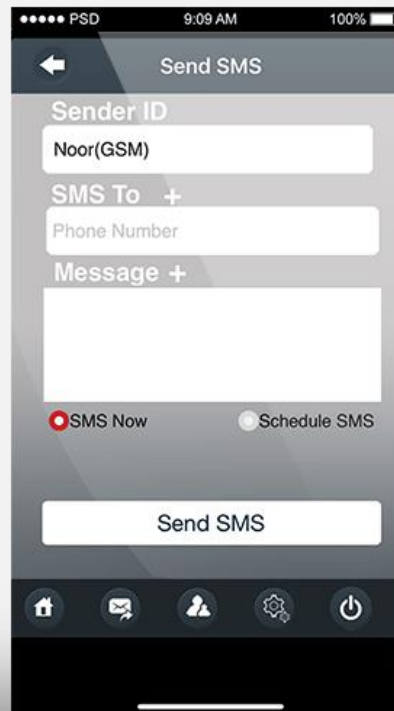

QSMS

QSMS platform enables you to access your online account from any internet connected Web browser. Create, manage & send your two-way SMS communications to predetermined distribution groups or individuals.