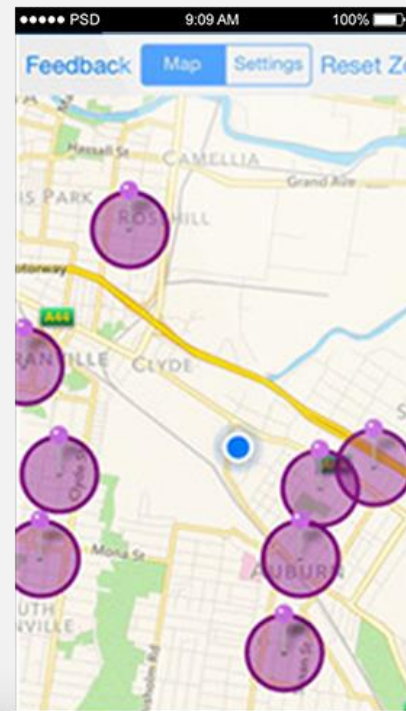

DEEPSLICE

Deepslice Pizza is a new & innovative retail pizza store operation based on new technology which makes our brand “special”.

LITTLE BEAN CAFE

Little bean café's mobile application allow you to order online using your prepaid E-Wallet or cash payment over the counter. Check out our complete menu to place online orders, get exclusive offers and discount coupons. Sign in to little bean café app and avail these offers. Invite your friends for a hangout through the app or simply scroll through the finest coffees on offer.

SAFE SCHOOL

Safe School zone app send you alert if you are in school zone during school days and school zone time. As soon as you enter school zone radius, it alert you to slow down your speed to 40/km per hour.