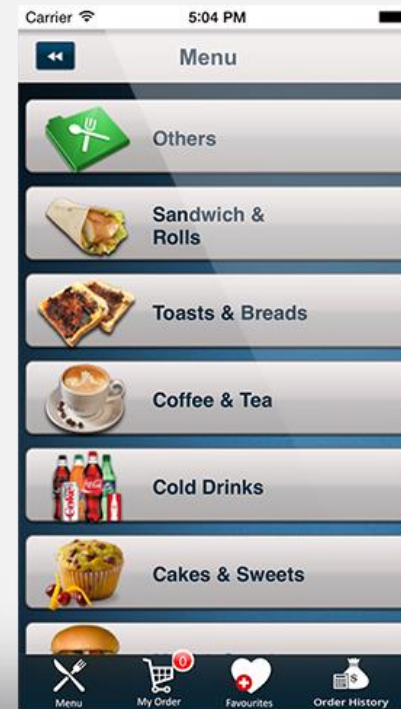

DEEPSLICE

Deepslice Pizza is a new & innovative retail pizza store operation based on new technology which makes our brand “special”.

LITTLE BEAN CAFE

Little bean café's mobile application allow you to order online using your prepaid E-Wallet or cash payment over the counter. Check out our complete menu to place online orders, get exclusive offers and discount coupons. Sign in to little bean café app and avail these offers. Invite your friends for a hangout through the app or simply scroll through the finest coffees on offer.