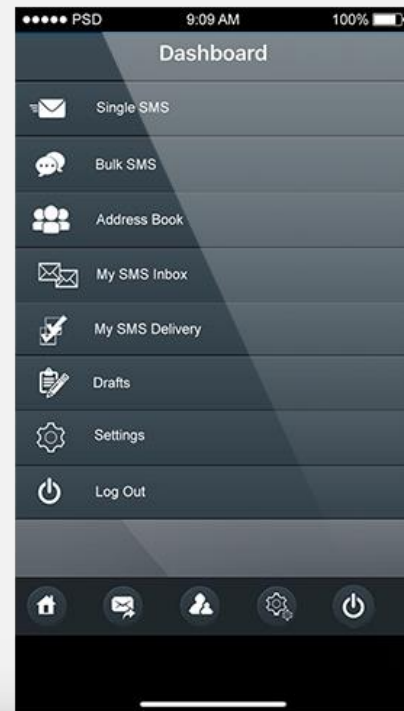

QSMS

QSMS platform enables you to access your online account from any internet connected Web browser. Create, manage & send your two-way SMS communications to predetermined distribution groups or individuals.