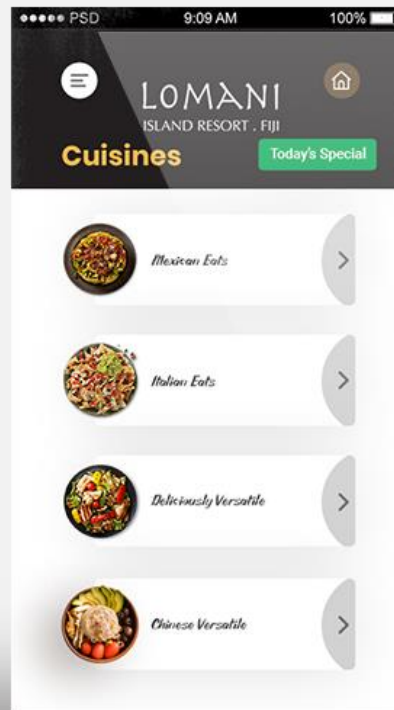

RAFFE HOTEL AND RESORTS

Raffe Hotels & Resorts, a family owned and operated business, are committed to maintaining our exceptional standards of service and value while striving for continuous improvement. We are dedicated to developing sustainable and positive relationships with our employees, business partners and community