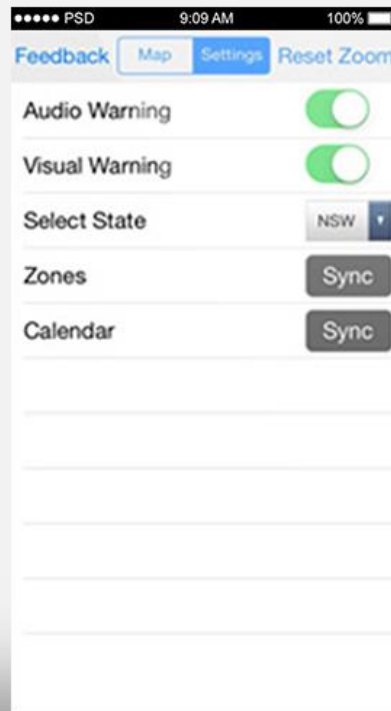

SAFE SCHOOL

Safe School zone app send you alert if you are in school zone during school days and school zone time. As soon as you enter school zone radius, it alert you to slow down your speed to 40/km per hour.