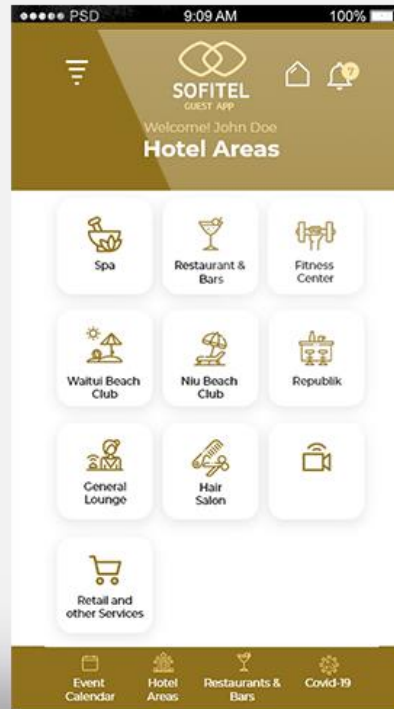

DEEPSLICE

Deepslice Pizza is a new & innovative retail pizza store operation based on new technology which makes our brand “special”.

LITTLE BEAN CAFE

Little bean café's mobile application allow you to order online using your prepaid E-Wallet or cash payment over the counter. Check out our complete menu to place online orders, get exclusive offers and discount coupons. Sign in to little bean café app and avail these offers. Invite your friends for a hangout through the app or simply scroll through the finest coffees on offer.

SAFE SCHOOL

Safe School zone app send you alert if you are in school zone during school days and school zone time. As soon as you enter school zone radius, it alert you to slow down your speed to 40/km per hour.

SOFITEL APP

SOFITEL APP, created for Sofitel Fiji Resort and Spa situated on a private beachfront location on Denarau Island, luxuriate in the infinite delights this magnificent hotel can offer: fresh seasonal dining, proud displays of local Fijian culture, recreational facilities, an abundance of activities for kids, a comprehensive conference centre and Spa.