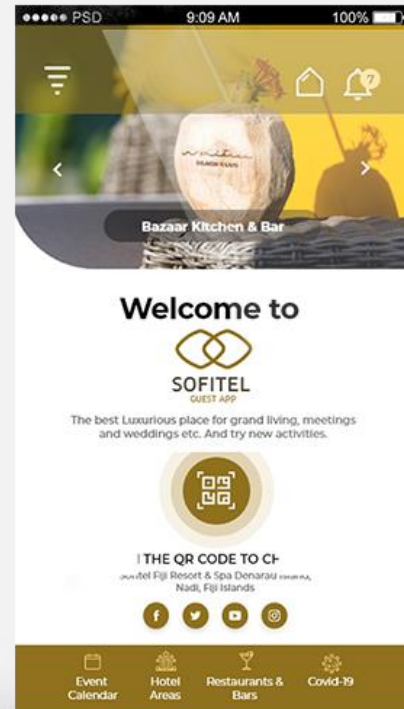

SAFE SCHOOL

Safe School zone app send you alert if you are in school zone during school days and school zone time. As soon as you enter school zone radius, it alert you to slow down your speed to 40/km per hour.

SOFITEL APP

SOFITEL APP, created for Sofitel Fiji Resort and Spa situated on a private beachfront location on Denarau Island, luxuriate in the infinite delights this magnificent hotel can offer: fresh seasonal dining, proud displays of local Fijian culture, recreational facilities, an abundance of activities for kids, a comprehensive conference centre and Spa.