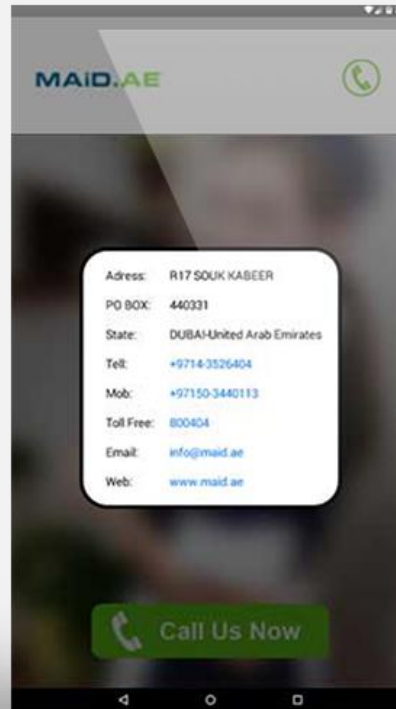

MAID.AE

Maid dubai provides the highest quality of services like maid services, handyman services, plumbing services, electrician services, painting and A/C maintenance services available in the industry.

We are a reliable, professional and dependable business offering maid and domestic cleaning services in Dubai. Users can hire us online by filling hire online form on app itself.